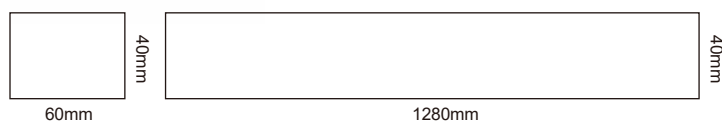

Helio Pendant Luminaire

45W
Part No.: H10BCCCCA45P
Type: Pendant luminaire
Housing material: High-quality Aluminum alloy
Surface finish: Electrostatic thermo-painting
Optics material: Lens + Reflector
Warranty: 7 years
Color: Black / White
45W, Input Voltage: AC220-240V, PF>0.9
Flick free, UGR< 13
Up: 30W 3000K~6000K, 160°
Down: 15W 3000K/ 4000K/ 5000K/ 6000K, 36°/ 48°/ 60°
Light source: EMC LED
Luminaire efficiency: 100lm/ W
CRI: >97, R9>95

SunLike LED Inside

Standard
Up 160°
CCT: 3000K/ 4000K/ 5000K/ 6000K
30W 3000lm
Non-Dimmable
Down 36°/ 48°/ 60°
CCT: 3000K/ 4000K/ 5000K/ 6000K
15W 1300lm
Non-Dimmable

Smart
Up 160°
CCT: Changeable between 3000K~6000K
by SUNWHITE
30W 3000lm
Dimmable
Down 36°/ 48°/ 60°
CCT: 3000K/ 4000K/ 5000K/ 6000K
15W 1300lm
Dimmable
Dimming Type:
SUNWHITE/ Bluetooth/ Triac/ 1-10V/ DALI