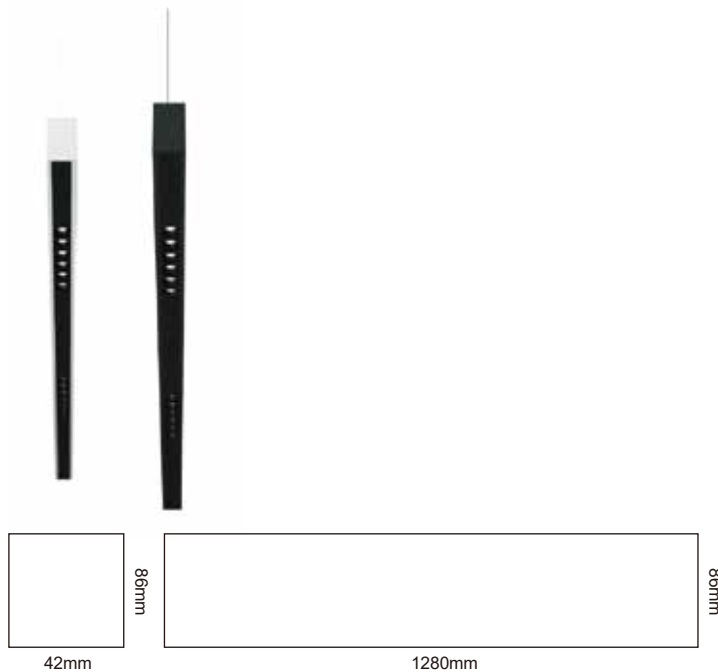

Apollo Pendant Luminaire *coming soon*

60 W
Part No.: H22BCCCCA60P
Type: Pendant lamp
Housing material: High-quality Aluminum alloy
Surface finish: Electrostatic thermo-painting
Optics material: Lens + Reflector
Warranty: 7 years
Color: Black / White
60W, Input Voltage: AC220-240V, PF>0.9
Flick free, UGR< 13
Up: 42W 3000K~6000K, 160°
Down: 18W 3000K/ 4000K/ 5000K/ 6000K, 36°/ 48°/ 60°
Light source: EMC LED
Luminaire efficiency: 100lm/ W
CRI: >97, R9>95

SunLike LED Inside