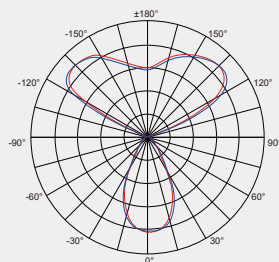

Helio Pendant Luminaire

60 W
Part No.: H10BCCCCA60P
Type: Pendant luminaire
Housing material: High-quality Aluminum alloy
Surface finish: Electrostatic thermo-painting
Optics material: Lens + Reflector
Warranty: 7 years
Color: Black / White
60W, Input Voltage: AC220-240V, PF>0.9
Flick free, UGR< 13
Up: 42W 3000K~6000K, 160°
Down: 18W 3000K/ 4000K/ 5000K/ 6000K, 36°/ 48°/ 60°
Light source: EMC LED
Luminaire efficiency: 100lm/ W
CRI: >97, R9>95

SunLike LED Inside

Standard
Up 160°
CCT: 3000K/ 4000K/ 5000K/ 6000K
42W 4200lm
Non-Dimmable
Down 36°/ 48°/ 60°
CCT: 3000K/ 4000K/ 5000K/ 6000K
18W 1500lm
Non-Dimmable

Smart
Up 160°
CCT: Changeable between 3000K~6000K
by SUNWHITE
42W 4200lm
Dimmable
Down 36°/ 48°/ 60°
CCT: 3000K/ 4000K/ 5000K/ 6000K
18W 1500lm
Dimmable
Dimming Type:
SUNWHITE/ Bluetooth/ Triac/ 1-10V/ DALI