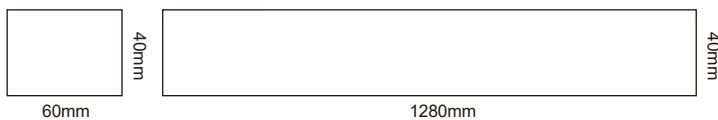

Helio Pendant Luminaire

60 W
Part No.: H10BCCCCA60P
Type: Pendant luminaire
Housing material: High-quality Aluminum alloy
Surface finish: Electrostatic thermo-painting
Optics material: Lens + Reflector
Warranty: 7 years
Color: Black / White
60W, Input Voltage: AC220-240V, PF>0.9
Flick free, UGR< 13
Up: 42W 3000K~6000K, 160°
Down: 18W 3000K/ 4000K/ 5000K/ 6000K, 36°/ 48°/ 60°
Light source: EMC LED
Luminaire efficiency: 100lm/ W
CRI: >97, R9>95

SunLike LED Inside

Standard
Up 160°
CCT: 3000K/ 4000K/ 5000K/ 6000K
42W 4200lm
Non-Dimmable
Down 36°/ 48°/ 60°
CCT: 3000K/ 4000K/ 5000K/ 6000K
18W 1500lm
Non-Dimmable

Smart
Up 160°
CCT: Changeable between 3000K~6000K
by SUNWHITE
42W 4200lm
Dimmable
Down 36°/ 48°/ 60°
CCT: 3000K/ 4000K/ 5000K/ 6000K
18W 1500lm
Dimmable
Dimming Type:
SUNWHITE/ Bluetooth/ Triac/ 1-10V/ DALI