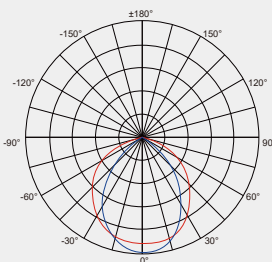

Apollo Surfaced Mounted /Pendant Luminaire

45W/ 60W Driver Outside
Part No.: H22W00CCA(45/60) (S/ P)
Type: Surfaced Mounted/Pendant lamp
Housing material: High-quality Aluminum alloy
Surface finish: Electrostatic thermo-painting
Optics material: Lens + Reflector
Warranty: 7 years
Color: White
45W/ 60W, Input Voltage: AC220-240V, Pf>0.9
Flick free, UGR< 13
Down: 45W/ 60W 3000K/ 4000K/ 5000K/ 6000K, 36/ 48°/ 60°
Light source: EMC LED
Luminaire efficiency: 100lm/ W

SunLike LED Inside

45W 3800lm
Down 36°/ 48°/ 60°
CCT: 3000K/ 4000K/ 5000K/ 6000K
Dimming Type: Non-Dimmable/
Traic/ DALI/ 1-10V/ Bluetooth
CRI: 97, R9>95 Sunlike inside

60W 6000lm
Down 36°/ 48°/ 60°
CCT: 3000K/ 4000K/ 5000K/ 6000K
Dimming Type: Non-Dimmable/
Traic/ DALI/ 1-10V/ Bluetooth
CRI: 90 SMD LED