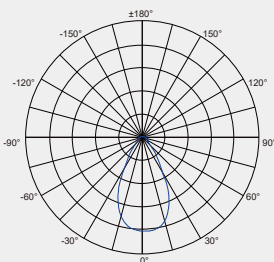

Helio Surfaced Mounted /Recessed/Pendant Luminaire

45W/ 60W Driver Outside
Part No.: H10B00CCA(45/ 60)S
Type: Surfaced Mounted/Pendant luminaire
Housing material: High-quality Aluminum alloy
Surface finish: Electrostatic thermo-painting
Optics material: Lens + Reflector
Warranty: 7 years
Color: White
45W/ 60W, Input Voltage: AC220-240V, Pf>0.9
Flick free, UGR< 13
Down: 3000K/ 4000K/ 5000K/ 6000K, 36°/ 48°/ 60°
Light source: EMC LED
Luminaire efficiency: 90lm/ W

SunLike LED Inside

45W 3800lm
Down 36°/ 48°/ 60°
CCT: 3000K/ 4000K/ 5000K/ 6000K

Dimming Type: Non-Dimmable/
Traic/ DALI/ 1-10V/ Bluetooth

60W 5400lm (6000lm Ra90)
Down 36°/ 48°/ 60°
CCT: 3000K/ 4000K/ 5000K/ 6000K

Dimming Type: Non-Dimmable/
Traic/ DALI/ 1-10V/ Bluetooth