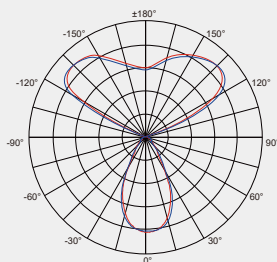

Apollo Pendant lamp S

30W
Part No.: H20BCCCCA30P
Type: Pendant luminaire
Housing material: High-quality Aluminum alloy
Surface finish: Electrostatic thermo-painting
Optics material: Lens + Reflector
Warranty: 7 years
Color: Black / White
30W, Input Voltage: AC220-240V, PF>0.9
Flick free, UGR< 13
Up: 21W 3000K~6000K, 110°
Down: 9W 3000K/ 4000K/ 5000K/ 6000K, 36°/ 48°/ 60°
Light source: EMC LED
Luminaire efficiency: 100lm/ W
CRI: >97, R9>95

SunLike LED Inside

Standard

Up 110°
CCT: 3000K/ 4000K/ 5000K/ 6000K
21W 2100lm
Non-Dimmable

Down 36°/ 48°/ 60°
CCT: 4000K/ 5000K/ 6000K
9W 800lm
Non-Dimmable

Smart

Up 110°
CCT: 3000K~6000K Can be changed
21W 2100lm
Dimmable
Down 36°/ 48°/ 60°
CCT: 4000K/ 5000K/ 6000K
9W 800lm
Dimmable
Dimming Type:
SUNWHITE/ Bluetooth/ Triac/ 1-10V/ DALI