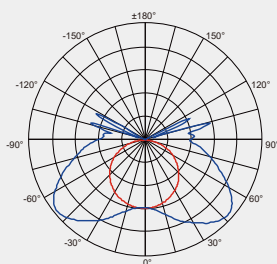

Artemi Pendant/ Surface Mounted lamp

45W Driver Outside
Part No.: H30WCCCA45P
Type: Pendant luminaire
Housing material: High-quality Aluminum alloy
Surface finish: Electrostatic thermo-painting
Optics material: Lens + Reflector
Warranty: 7 years
Color: White
45W, Input Voltage: AC220-240V, Pf>0.9
Flick free, UGR< 13
Side: 30W 3000K~6000K, 120°
Down: 15W 3000K/ 4000K/ 5000K/ 6000K, 48°/ 60°/ 110°
Light source: EMC LED
Luminaire efficiency: 100lm/ W
CRI: >97, R9>95 Sunlike inside

SunLike LED Inside

1.2M, 2.4M Available

Standard

Side 120°
CCT: 3000K/ 4000K/ 5000K/ 6000K
30W 3000lm
Non-Dimmable

Down 48°/ 60°/ 110°
CCT: 4000K/ 5000K/ 6000K
15W 1250lm
Non-Dimmable

Smart

Side 120°
CCT: Changeable between 3000K~6000K
by SUNWHITE
30W 3000lm
Dimmable
Down 48°/ 60°/ 110°
CCT: 4000K/ 5000K/ 6000K
15W 1250lm
Dimmable
Dimming Type:
SUNWHITE/ Bluetooth/ Triac/ 1-10V/ DALI