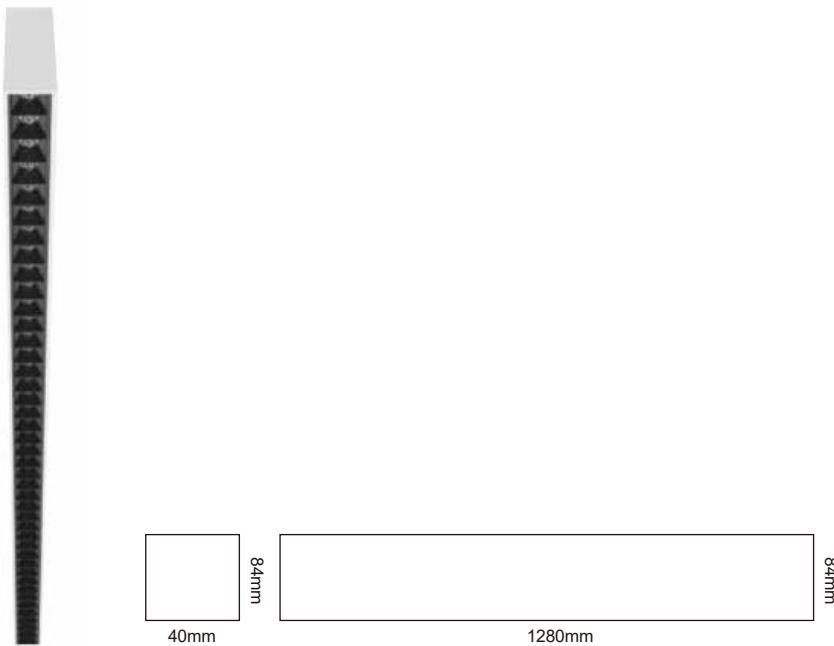

Apollo Surfaced Mounted /Pendant Luminaire

45W/ 60W Driver Outside
Part No.: H22W00CCA(45/60) (S/ P)
Type: Surfaced Mounted/Pendant lamp
Housing material: High-quality Aluminum alloy
Surface finish: Electrostatic thermo-painting
Optics material: Lens + Reflector
Warranty: 7 years
Color: White
45W/ 60W, Input Voltage: AC220-240V, Pf>0.9
Flick free, UGR< 13
Down: 45W/ 60W 3000K/ 4000K/ 5000K/ 6000K, 36/ 48°/ 60°
Light source: EMC LED
Luminaire efficiency: 100lm/ W

SunLike LED Inside

45W 3800lm
Down 36°/ 48°/ 60°
CCT: 3000K/ 4000K/ 5000K/ 6000K
Dimming Type: Non-Dimmable/
Traic/ DALI/ 1-10V/ Bluetooth
CRI: 97, R9>95 Sunlike inside

60W 6000lm
Down 36°/ 48°/ 60°
CCT: 3000K/ 4000K/ 5000K/ 6000K
Dimming Type: Non-Dimmable/
Traic/ DALI/ 1-10V/ Bluetooth
CRI: 90 SMD LED