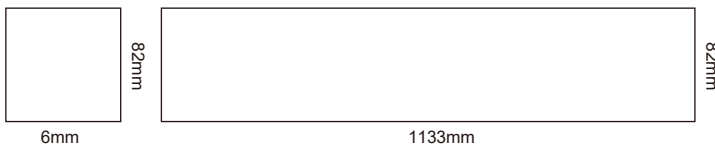

Apollo Wall Washing Luminaire

30W/ 45W Driver Outside
Part No.: H23W00CCA(30/ 45) (A/ P/ S)
Type: Surface Mounted /Accessed/Pendant luminaire
Housing material: High-quality Aluminum alloy
Surface finish: Electrostatic thermo-painting
Optics material: Lens
Warranty: 7 years
Color: White
30/45W, Input Voltage: AC220-240V,Pf>0.9
Flick free, UGR< 13
Down: 30W/45W 60°
Smart,3000K~6000K;
Standard,3000K/4000K/5000K/6000K
Light source: EMC LED
Luminaire efficiency: 100lm/ W
CRI: >97, R9>95 Sunlike inside

SunLike LED Inside

2.4M, 0.6M Available

6mm

1133mm

82mm