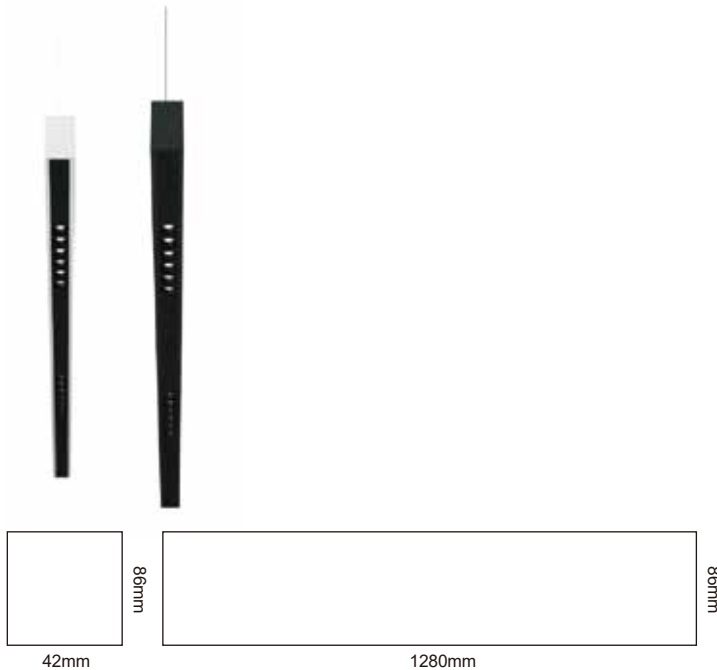

Apollo Pendant Luminaire *coming soon*

45W

Part No.: H22BCCCCA45P

Type: Pendant luminaire

Housing material: High-quality Aluminum alloy

Surface finish: Electrostatic thermo-painting

Optics material: Lens + Reflector

Warranty: 7 years

Color: Black / White

45W, Input Voltage: AC220-240V, PF>0.9

Flick free, UGR< 13

Up: 30W 3000K~6000K, 160°

Down: 15W 3000K/ 4000K/ 5000K/ 6000K, 36°/ 48°/ 60°

Light source: EMC LED

Luminaire efficiency: 100lm/ W

CRI: >97, R9>95

SunLike LED Inside

Standard

Up 160°
CCT: 3000K/ 4000K/ 5000K/ 6000K
30W 3000lm
Non-Dimmable

Down 36°/ 48°/ 60°
CCT: 3000K/ 4000K/ 5000K/ 6000K
15W 1300lm
Non-Dimmable

Smart

Up 160°
CCT: Changeable between 3000K~6000K
by SUNWHITE
30W 3000lm
Dimmable
Down 36°/ 48°/ 60°
CCT: 3000K/ 4000K/ 5000K/ 6000K
15W 1300lm
Dimmable
Dimming Type:
SUNWHITE/ Bluetooth/ Triac/ 1-10V/ DALI