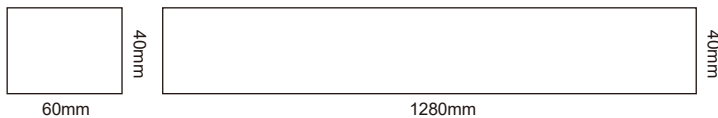

Helio Surfaced Mounted /Recessed/Pendant Luminaire

45W/ 60W Driver Outside
Part No.: H10B00CCA(45/ 60)S
Type: Surfaced Mounted/Pendant luminaire
Housing material: High-quality Aluminum alloy
Surface finish: Electrostatic thermo-painting
Optics material: Lens + Reflector
Warranty: 7 years
Color: White
45W/ 60W, Input Voltage: AC220-240V, Pf>0.9
Flick free, UGR< 13
Down: 3000K/ 4000K/ 5000K/ 6000K, 36°/ 48°/ 60°
Light source: EMC LED
Luminaire efficiency: 90lm/ W

SunLike LED Inside

45W 3800lm
Down 36°/ 48°/ 60°
CCT: 3000K/ 4000K/ 5000K/ 6000K

Dimming Type: Non-Dimmable/
Traic/ DALI/ 1-10V/ Bluetooth

60W 5400lm (6000lm Ra90)
Down 36°/ 48°/ 60°
CCT: 3000K/ 4000K/ 5000K/ 6000K

Dimming Type: Non-Dimmable/
Traic/ DALI/ 1-10V/ Bluetooth