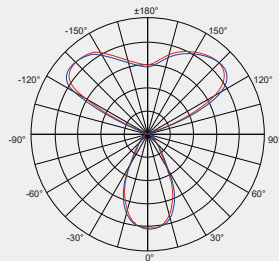

CRI: >97, R9>95

SunLike LED Inside

Standard

Up 160°
CCT: 3000K/ 4000K/ 5000K/ 6000K
30W 3000lm
Non-Dimmable

Down 36°/ 48°/ 60°
CCT: 3000K/ 4000K/ 5000K/ 6000K
15W 1300lm
Non-Dimmable

Smart

Up 160°
CCT: Changeable between 3000K~6000K
by SUNWHITE
30W 3000lm
Dimmable
Down 36°/ 48°/ 60°
CCT: 3000K/ 4000K/ 5000K/ 6000K
15W 1300lm
Dimmable
Dimming Type:
SUNWHITE/ Bluetooth/ Triac/ 1-10V/ DALI