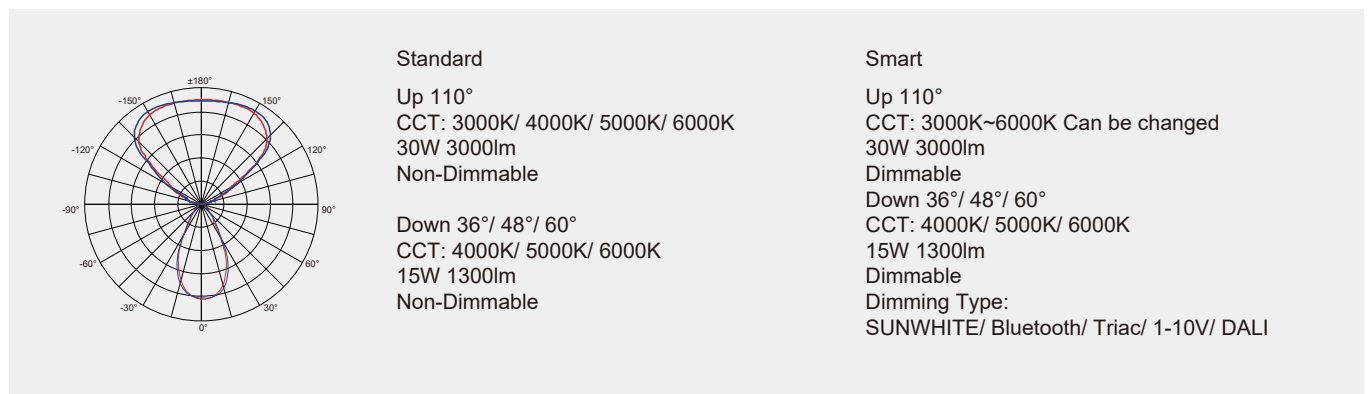

Apollo Pendant lamp

45W
Part No.: H22BCCCCA45P
Type: Pendant luminaire
Housing material: High-quality Aluminum alloy
Surface finish: Electrostatic thermo-painting
Optics material: Lens + Reflector
Warranty: 7 years
Color: Black / White
45W, Input Voltage: AC220-240V, PF>0.9
Flick free, UGR< 13
Down: 45W 3000K/ 4000K/ 5000K/ 6000K, 36°/ 48°/ 60°
Light source: EMC LED
Luminaire efficiency: 100lm/ W
CRI: >97, R9>95

SunLike LED Inside