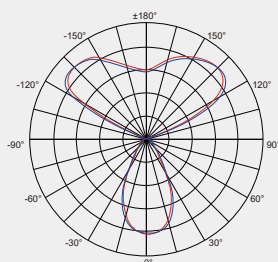

SunLike LED Inside

Standard
 Up 160°
 CCT: 3000K/ 4000K/ 5000K/ 6000K
 30W 3000lm
 Non-Dimmable
 Down 36°/ 48°/ 60°
 CCT: 3000K/ 4000K/ 5000K/ 6000K
 15W 1300lm
 Non-Dimmable

Smart
 Up 160°
 CCT: Changeable between 3000K~6000K
 by SUNWHITE
 30W 3000lm
 Dimmable
 Down 36°/ 48°/ 60°
 CCT: 3000K/ 4000K/ 5000K/ 6000K
 15W 1300lm
 Dimmable
 Dimming Type:
 SUNWHITE/ Bluetooth/ Triac/ 1-10V/ DALI