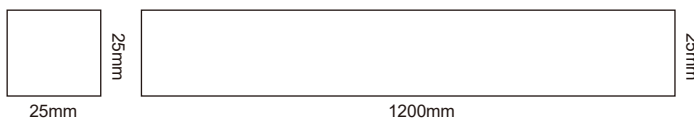

Apollo Surfaced Mounted /Pendant Luminaire-S

30W/ 45W Driver Outside
Part No.: H20B00CCA(30/ 45)S
Type: Surfaced Mounted/Pendant luminaire
Housing material: High-quality Aluminum alloy
Surface finish: Electrostatic thermo-painting
Optics material: Lens + Reflector
Warranty: 7 years
Color: White
30W/ 45W, Input Voltage: AC220-240V, Pf>0.9
Flick free, UGR< 13
Down: 45W 3000K/ 4000K/ 5000K/ 6000K, 36/ 48°/ 60°
Light source: EMC LED
Luminaire efficiency: 100lm/ W

SunLike LED Inside