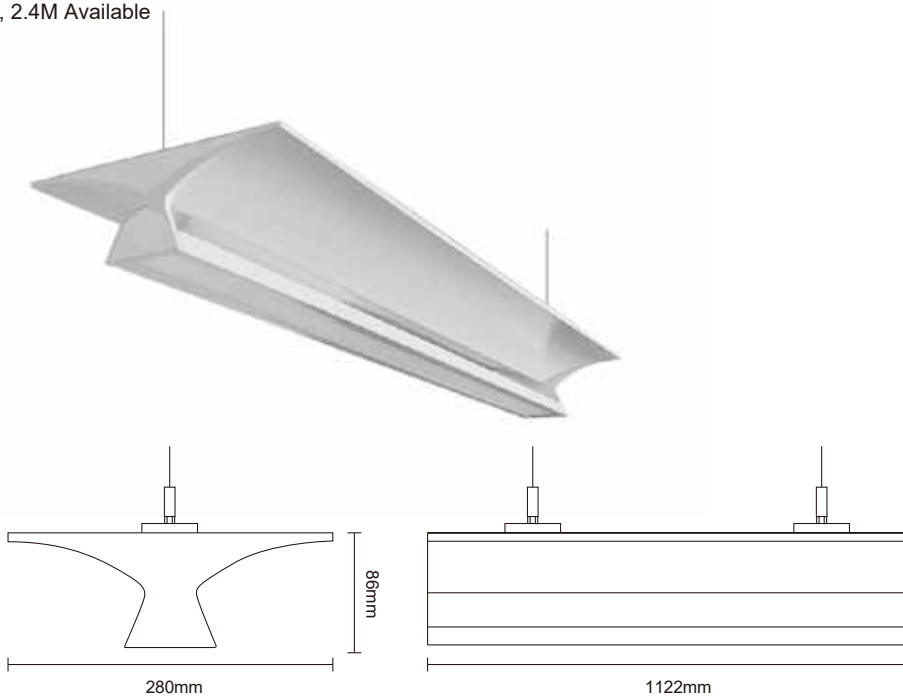

Artemi Pendant/ Surface Mounted lamp

45W Driver Outside
Part No.: H30WCCCA45P
Type: Pendant luminaire
Housing material: High-quality Aluminum alloy
Surface finish: Electrostatic thermo-painting
Optics material: Lens + Reflector
Warranty: 7 years
Color: White
45W, Input Voltage: AC220-240V, Pf>0.9
Flick free, UGR< 13
Side: 30W 3000K~6000K, 120°
Down: 15W 3000K/ 4000K/ 5000K/ 6000K, 48°/ 60°/ 110°
Light source: EMC LED
Luminaire efficiency: 100lm/ W
CRI: >97, R9>95 Sunlike inside

SunLike LED Inside

1.2M, 2.4M Available

Standard

Side 120°
CCT: 3000K/ 4000K/ 5000K/ 6000K
30W 3000lm
Non-Dimmable

Down 48°/ 60°/ 110°
CCT: 4000K/ 5000K/ 6000K
15W 1250lm
Non-Dimmable

Smart

Side 120°
CCT: Changeable between 3000K~6000K
by SUNWHITE
30W 3000lm
Dimmable
Down 48°/ 60°/ 110°
CCT: 4000K/ 5000K/ 6000K
15W 1250lm
Dimmable
Dimming Type:
SUNWHITE/ Bluetooth/ Triac/ 1-10V/ DALI