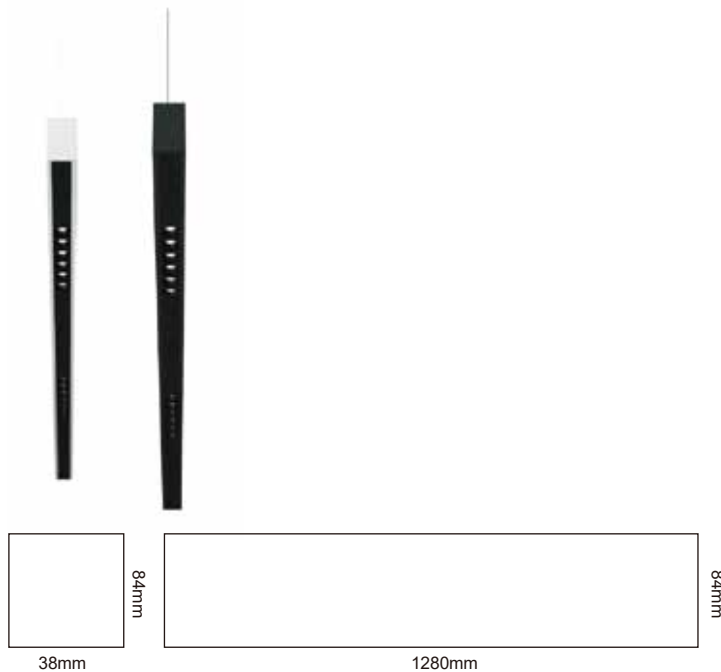

Apollo Pendant lamp

45W
Part No.: H22BCCCCA45P
Type: Pendant luminaire
Housing material: High-quality Aluminum alloy
Surface finish: Electrostatic thermo-painting
Optics material: Lens + Reflector
Warranty: 7 years
Color: Black / White
45W, Input Voltage: AC220-240V, PF>0.9
Flick free, UGR< 13
Down: 45W 3000K/ 4000K/ 5000K/ 6000K, 36°/ 48°/ 60°
Light source: EMC LED
Luminaire efficiency: 100lm/ W
CRI: >97, R9>95

SunLike LED Inside