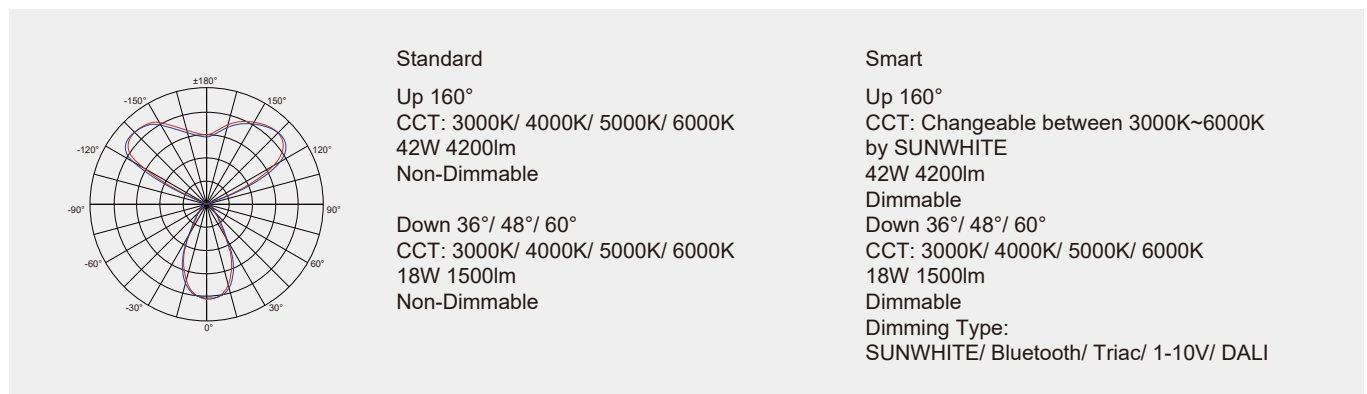

Apollo Pendant Luminaire *coming soon*

60 W
Part No.: H22BCCCCA60P
Type: Pendant lamp
Housing material: High-quality Aluminum alloy
Surface finish: Electrostatic thermo-painting
Optics material: Lens + Reflector
Warranty: 7 years
Color: Black / White
60W, Input Voltage: AC220-240V, PF>0.9
Flick free, UGR< 13
Up: 42W 3000K~6000K, 160°
Down: 18W 3000K/ 4000K/ 5000K/ 6000K, 36°/ 48°/ 60°
Light source: EMC LED
Luminaire efficiency: 100lm/ W
CRI: >97, R9>95

SunLike LED Inside