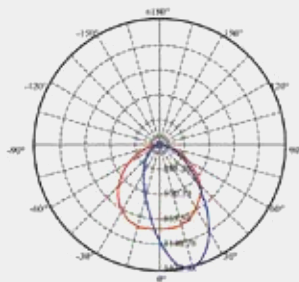

SunLike LED Inside

2.4M, 0.6M Available

6mm

1133mm

82mm

30W 2700lm
 Down 36°/ 48°/ 60°
 CCT: 3000K/ 4000K/ 5000K/ 6000K
 Dimming Type: Non-Dimmable/
 Traic/ DALI/ 1-10V/ Bluetooth
 CRI: 97, R9>95 Sunlike inside