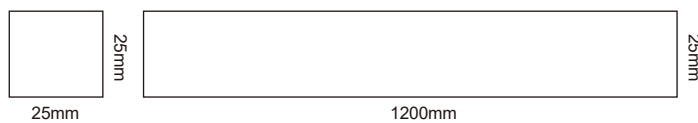

Apollo Pendant lamp S

30W
Part No.: H20BCCCCA30P
Type: Pendant luminaire
Housing material: High-quality Aluminum alloy
Surface finish: Electrostatic thermo-painting
Optics material: Lens + Reflector
Warranty: 7 years
Color: Black / White
30W, Input Voltage: AC220-240V, PF>0.9
Flick free, UGR< 13
Up: 21W 3000K~6000K, 110°
Down: 9W 3000K/ 4000K/ 5000K/ 6000K, 36°/ 48°/ 60°
Light source: EMC LED
Luminaire efficiency: 100lm/ W
CRI: >97, R9>95

SunLike LED Inside

Standard

Up 110°
CCT: 3000K/ 4000K/ 5000K/ 6000K
21W 2100lm
Non-Dimmable

Down 36°/ 48°/ 60°
CCT: 4000K/ 5000K/ 6000K
9W 800lm
Non-Dimmable

Smart

Up 110°
CCT: 3000K~6000K Can be changed
21W 2100lm
Dimmable
Down 36°/ 48°/ 60°
CCT: 4000K/ 5000K/ 6000K
9W 800lm
Dimmable
Dimming Type:
SUNWHITE/ Bluetooth/ Triac/ 1-10V/ DALI