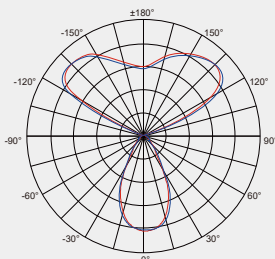

Up 160°
CCT: Changeable between 3000K~6000K
by SUNWHITE
50W 4500lm CRI: 97, R9>95, Sunlike LED inside
Dimmable by SUNWHITE/ Touch Dimmer/ Bluetooth

Down 36°/ 48°/ 60°
CCT: 3000K/ 4000K/ 5000K/ 6000K
25W 2100lm CRI>97, R9>95, Sunlike LED inside
Dimmable by Touch Dimmer/ Light sensor/ SUNWHITE
Bluetooth