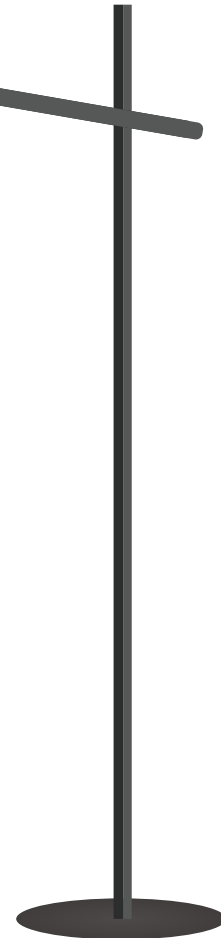

Artemi Floor Lamp T

40W

Part No.: F12WCBCBA45F

Type: Floor lamp

Housing material: High-quality Aluminum alloy

Surface finish: Electrostatic thermo-painting

Optics material: Lens + Reflector

Warranty: 7 years

Color: Black / White

40W, Input Voltage: AC220-240V, 50W

Flick free, UGR < 13

Up: 28W 3000K~6000K, 120°

Color change by SUNWHITE Technology

Down: 12W 3000K/ 4000K/ 5000K/ 6000K, 120°

Dim by touch Dimmer/ Bluetooth Dimmer/ SUNWHITE Dimmer

Light source: EMC LED

Luminaire efficiency: 100lm/ W

CRI: >97, R9>95 SUNLIKE LED inside

SunLike LED Inside

Up 120°

CCT: Changeable between 3000K~6000K

by SUNWHITE

28W 2500lm CRI: 97, R9>95, Sunlike LED inside

Dimmable by SUNWHITE/ Touch Dimmer/ Bluetooth

Down 35°/ 48°/ 60°

CCT: 3000K/ 4000K/ 5000K/ 6000K

12W 1000lm CRI>97, R9>95, Sunlike LED inside

Dimmable by Touch Dimmer/ Light sensor/ SUNWHITE

Bluetooth