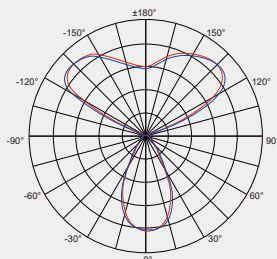

Light source: EMC LED

Luminaire efficiency: 100lm/ W

CRI: >97, R9>95

**SunLike** LED Inside

USB X 2  
Touch Panel

Up 160°

CCT: Changeable between 3000K~6000K  
by SUNWHITE

53W 5000lm CRI: 97, R9>95, Sunlike LED inside  
(53W 6500lm CRI>90, SMD LED)