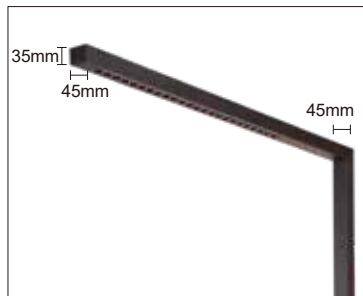

Up 160°
CCT: Changeable between 3000K~6000K
by SUNWHITE
50W 4500lm CRI: 97, R9>95, Sunlike LED inside
Dimmable by SUNWHITE/ Touch Dimmer/ Bluetooth

Down 36°/ 48°/ 60°
CCT: 3000K/ 4000K/ 5000K/ 6000K
25W 2100lm CRI>97, R9>95, Sunlike LED inside
Dimmable by Touch Dimmer/ Light sensor/ SUNWHITE
Bluetooth