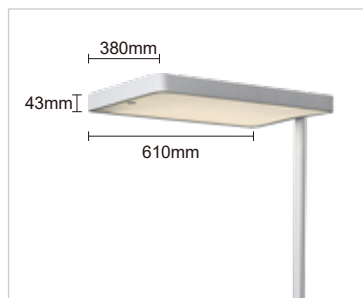

Up 120°
CCT: Changeable between 3000K~6000K
by SUNWHITE
45W 4000lm CRI: 97, R9>95, Sunlike LED inside
Dimmable by SUNWHITE/ Touch Dimmer/ Bluetooth

Down 120°
CCT: 3000K/ 4000K/ 5000K/ 6000K
25W 2200lm CRI>97, R9>95, Sunlike LED inside
Dimmable by Touch Dimmer/ Light sensor/ SUNWHITE
Bluetooth