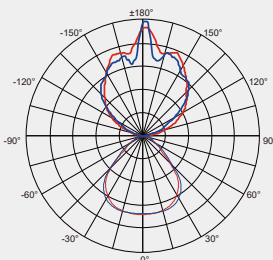

Up 120°
CCT: Changeable between 3000K~6000K
by SUNWHITE
45W 4000lm CRI: 97, R9>95, Sunlike LED inside
Dimmable by SUNWHITE/ Touch Dimmer/ Bluetooth

Down 120°
CCT: 3000K/ 4000K/ 5000K/ 6000K
25W 2200lm CRI>97, R9>95, Sunlike LED inside
Dimmable by Touch Dimmer/ Light sensor/ SUNWHITE
Bluetooth