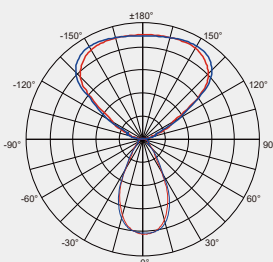

Light source: EMC LED

Luminaire efficiency: 100lm/ W

CRI: >97, R9>95 SUNLIKE LED inside

**SunLike** LED Inside

USB X 2  
Touch Panel

Up 120°

CCT: Changeable between 3000K~6000K

by SUNWHITE