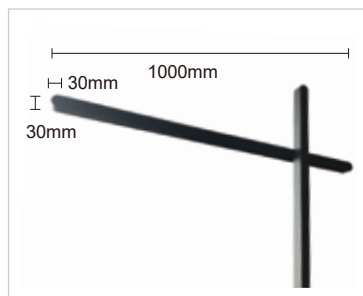

Light source: EMC LED

Luminaire efficiency: 100lm/ W

CRI: >97, R9>95 SUNLIKE LED inside

**SunLike** LED Inside

USB X 2  
Touch Panel

Up 120°

CCT: Changeable between 3000K~6000K

by SUNWHITE