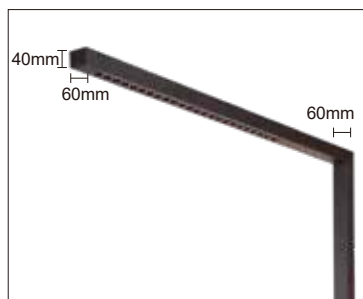

Light source: EMC LED

Luminaire efficiency: 100lm/ W

CRI: >97, R9>95

**SunLike** LED Inside

USB X 2  
Touch Panel

Up 160°

CCT: Changeable between 3000K~6000K  
by SUNWHITE

53W 5000lm CRI: 97, R9>95, Sunlike LED inside  
(53W 6500lm CRI>90, SMD LED)