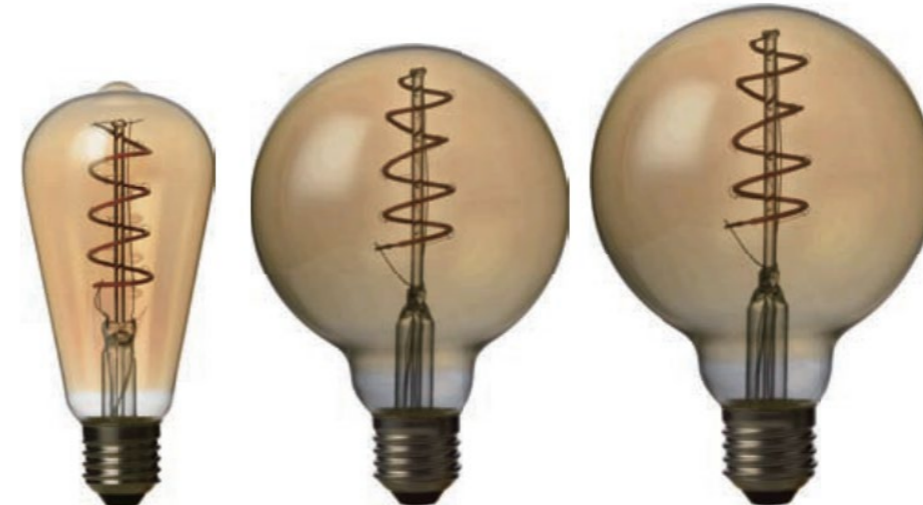

LEDincand Art Bulb DC35/DA60

Vinage Filament
Similar design with traditional bulb
Perfect decoration
Dimmable design with switch driver
Long lifetime 25000hrs
switch driver

Technical data

Soft DC35 KP15T3
3W AC220-240V 136lm 2200K Ra90 360°
Base: E14/B15 Color: Golden
Life Span: 25000H

Soft DA60 KP20T4
4W AC220-240V 180lm 2200K Ra90 360°
Base: E27/B22 Color: Golden
Life Span: 25000H

LEDincand Art Bulb DST64/ G95/ G125

Vinage Filament
Similar design with traditional bulb
Perfect decoration
Dimmable design with switch driver
Long lifetime 25000hrs
switch driver

Technical data

Soft DST64 KP20T4
4W AC220-240V 180lm 2200K Ra90 360°
Base: E27/B22 Color: Golden
Life Span: 25000H

Soft DG95 KP20T4
4W AC220-240V 180lm 2200K Ra90 360°
Base: E27/B22 Color: Golden
Life Span: 25000H

Soft DG125 KP20T4
5W AC220-240V 250lm 2200K Ra90 360°
Base: E27/B22 Color: Golden
Life Span: 25000H